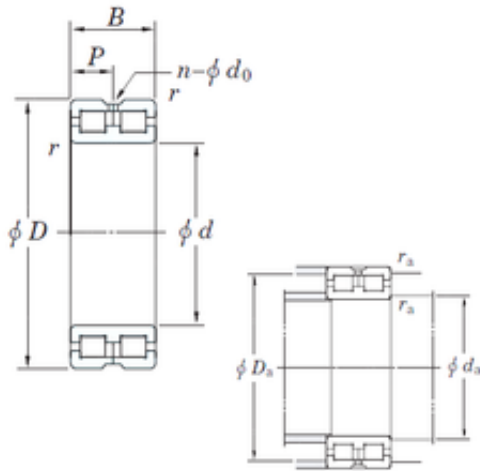

## 340 mm x 460 mm x 118 mm KOYO DC4968AVW cylindrical roller bearings

Bearing No. DC4968AVW

DC4968AVW Bearing 2D drawings and 3D CAD models

Size	340x460x118 mm
Bore Diameter	340 mm
Outer Diameter	460 mm
Width	118 mm
d	340 mm
D	460 mm
B	118 mm
C	118 mm
n	8 mm
p	59 mm
r min.	3 mm
da min.	354 mm
Da max.	446 mm
ra max.	2,5 mm
Weight	59 Kg
Basic dynamic load rating (C)	1 660 kN
Bearing No.	DC4968AVW
r(min)	3
Cr	1660
C0r	4150
S	- mm
P	59
n(qty)	8
do	8
da(min)	354