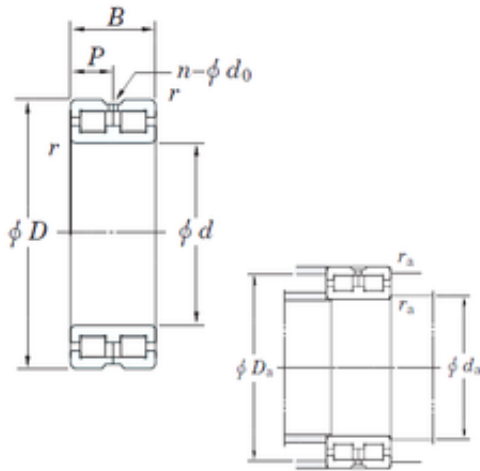

BROWNING BEARINGS MANUFACTURE LIMITED

340 mm x 460 mm x 118 mm KOYO DC4968AVW cylindrical roller bearings

Bearing No. DC4968AVW

DC4968AVW Bearing 2D drawings and 3D CAD models

Size	340x460x118 mm
Bore Diameter	340 mm
Outer Diameter	460 mm
Width	118 mm
d	340 mm
D	460 mm
B	118 mm
C	118 mm
n	8 mm
p	59 mm
r min.	3 mm
da min.	354 mm
Da max.	446 mm
ra max.	2,5 mm
Weight	59 Kg
Basic dynamic load rating (C)	1 660 kN
Bearing No.	DC4968AVW
r(min)	3
Cr	1660
C0r	4150
S	- mm
P	59
n(qty)	8
do	8
da(min)	354

BROWNING BEARINGS MANUFACTURE LIMITED

Da(max)	446
ra(max)	2.5
(Refer.)Mass(Fixed side)(kg)	59.0