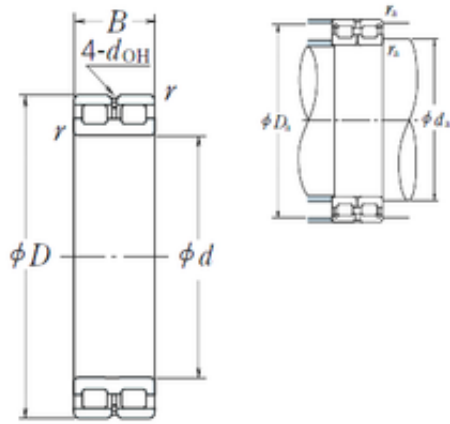

BROWNING BEARINGS MANUFACTURE LIMITED

340 mm x 460 mm x 118 mm NSK RSF-4968E4 cylindrical roller bearings

Bearing No. RSF-4968E4

RSF-4968E4 Bearing 2D drawings and 3D CAD models

Size	340x460x118 mm
Bore Diameter	340 mm
Outer Diameter	460 mm
Width	118 mm
d	340 mm
D	460 mm
B	118 mm
C	118 mm
r min.	3 mm
da min.	353 mm
Da max.	447 mm
ra max.	2,5 mm
Weight	58 Kg
Basic dynamic load rating (C)	1560 kN
Basic static load rating (C0)	3900 kN
(Grease) Lubrication Speed	260 r/min
hidYobi	RSF-4968E4
LangID	1
D_	460
B_	118
hidTable	ecat_NSCLDRS
Oil rpm	260
mass	58
GRS rpm	530
ra	2.5