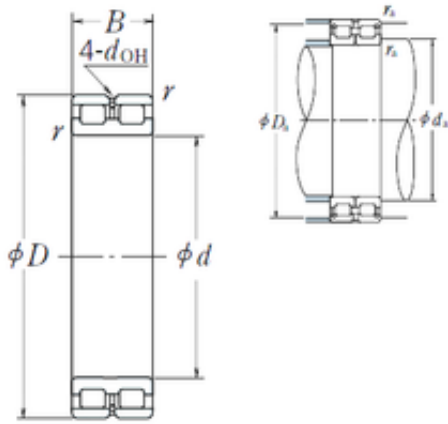

BROWNING BEARINGS MANUFACTURE LIMITED

340 mm x 460 mm x 118 mm NSK RSF-4968E4 cylindrical roller bearings

Bearing No. RSF-4968E4

RSF-4968E4 Bearing 2D drawings and 3D CAD models

Size	340x460x118 mm
Bore Diameter	340 mm
Outer Diameter	460 mm
Width	118 mm
d	340 mm
D	460 mm
B	118 mm
C	118 mm
r min.	3 mm
da min.	353 mm
Da max.	447 mm
ra max.	2,5 mm
Weight	58 Kg
Basic dynamic load rating (C)	1560 kN
Basic static load rating (C0)	3900 kN
(Grease) Lubrication Speed	260 r/min
hidYobi	RSF-4968E4
LangID	1
D_	460
B_	118
hidTable	ecat_NSCLDRS
Oil rpm	260
mass	58
GRS rpm	530
ra	2.5