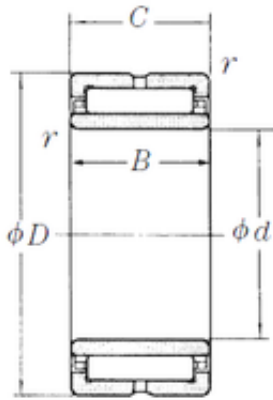

BROWNING BEARINGS MANUFACTURE LIMITED

340 mm x 460 mm x 118 mm NSK NA4968
needle roller bearings

Bearing No. NA4968

Size	340x460x118 mm
Bore Diameter	340 mm
Outer Diameter	460 mm
Width	118 mm
d	340 mm
Fw	380 mm
D	460 mm
B	118 mm
C	118 mm
r min.	3 mm
Weight	54 Kg
Basic dynamic load rating (C)	1240 kN
Basic static load rating (C0)	3000 kN

NA4968 Bearing 2D drawings and 3D CAD models